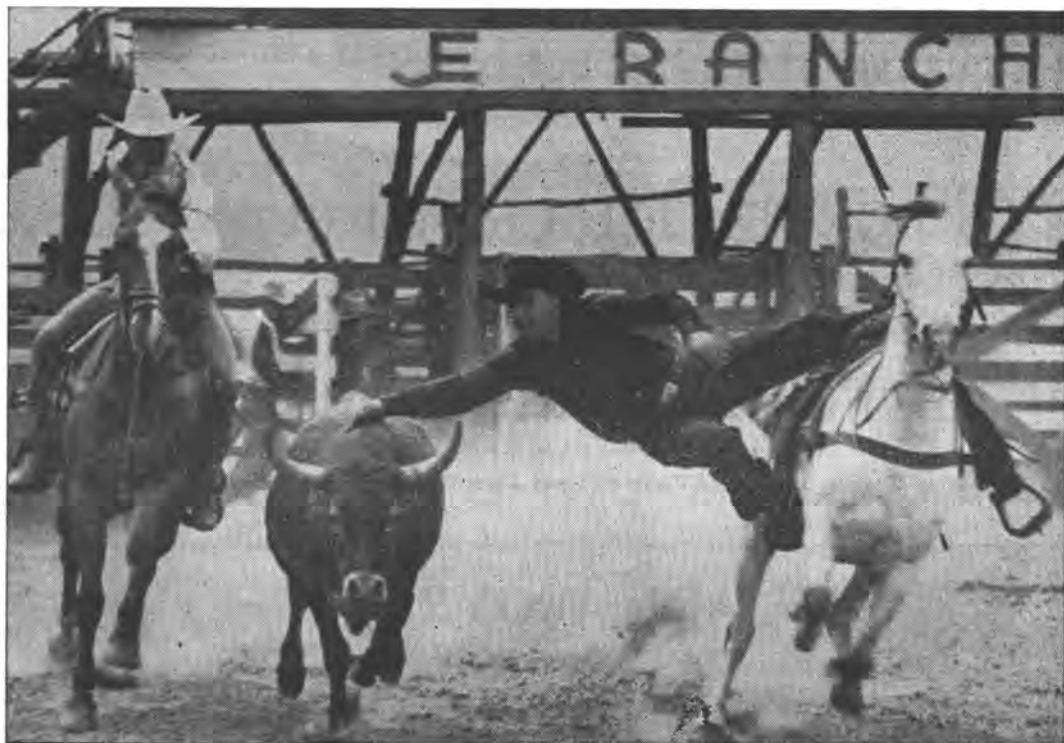

JAMES JOHNSTON AGENCY INSURANCE

Fire - Casualty - Bonds

1020 SIBLEY TOWER BLDG.

HAmliton 9930

Steer Wrestling

PURSE \$1,200.00 — Entry Fee \$15.00 Per Man

Principal Points in Steer Wrestling Rules

All wrestlers draw their steers by lot. Wrestler and hazer are allowed to leave the chute with steer, but must not touch steer or leap until after the steer has crossed the starting line and starter's flag has dropped.